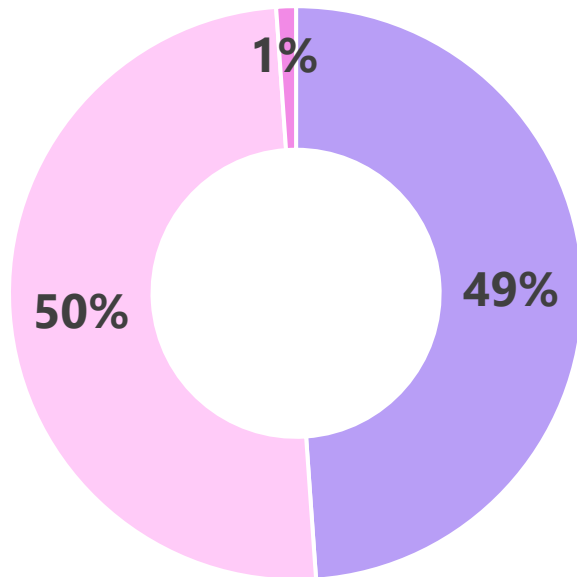

NEET 2026 Analysis

Grade wise Distribution

NEET 2026 Analysis

Difficulty Level

Biology

■ Easy (44Q) ■ Moderate (45Q) ■ Difficult (1Q)

Physics

■ Easy (29Q) ■ Moderate (14Q) ■ Difficult (2Q)

Chemistry

■ Easy (19Q) ■ Moderate (22Q) ■ Difficult (4Q)

NEET 2026 Analysis

Unit-wise Question Distribution

Biology

- Diversity in the Living World
- Structural Organisation in Plants and Animals
- Cell : Structure and Functions
- Plant Physiology
- Human Physiology
- Reproduction
- Genetics and Evolution
- Biology in Human Welfare
- Biotechnology
- Ecology