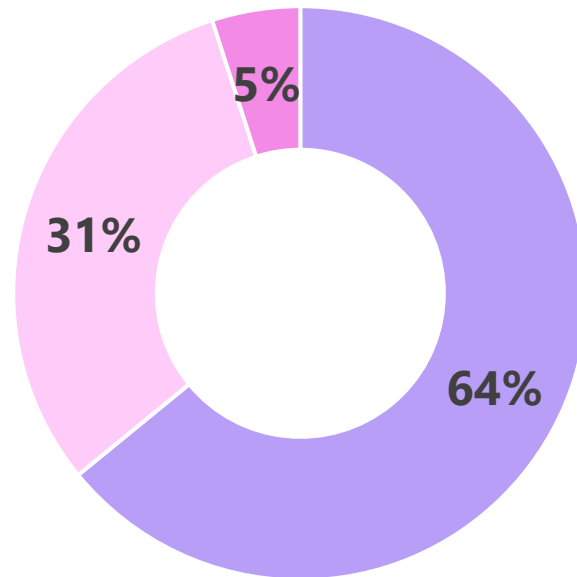

NEET 2026 Analysis

Grade wise Distribution

NEET 2026 Analysis

Difficulty Level

Biology

■ Easy (44Q) ■ Moderate (45Q) ■ Difficult (1Q)

Physics

■ Easy (29Q) ■ Moderate (14Q) ■ Difficult (2Q)

Chemistry

■ Easy (19Q) ■ Moderate (22Q) ■ Difficult (4Q)

NEET 2026 Analysis

Unit-wise Question Distribution

Biology

- Diversity in the Living World
- Structural Organisation in Plants and Animals
- Cell : Structure and Functions
- Plant Physiology
- Human Physiology
- Reproduction
- Genetics and Evolution
- Biology in Human Welfare
- Biotechnology
- Ecology