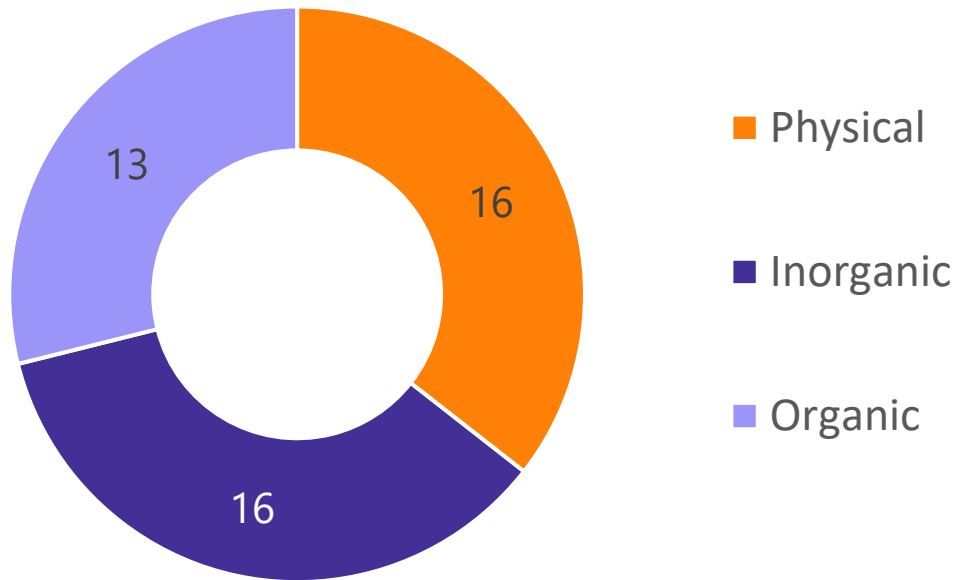

Chemistry

■ Easy (19Q) ■ Moderate (22Q) ■ Difficult (4Q)

NEET 2026 Analysis

Unit-wise Question Distribution

Biology

- Diversity in the Living World
- Structural Organisation in Plants and Animals
- Cell : Structure and Functions
- Plant Physiology
- Human Physiology
- Reproduction
- Genetics and Evolution
- Biology in Human Welfare
- Biotechnology
- Ecology

NEET 2026 Analysis

Unit-wise Question Distribution

Chemistry

Physics

NEET 2026 Analysis

Overall Question Type Distribution

NEET 2026 Analysis

Subject-wise Question Type Distribution