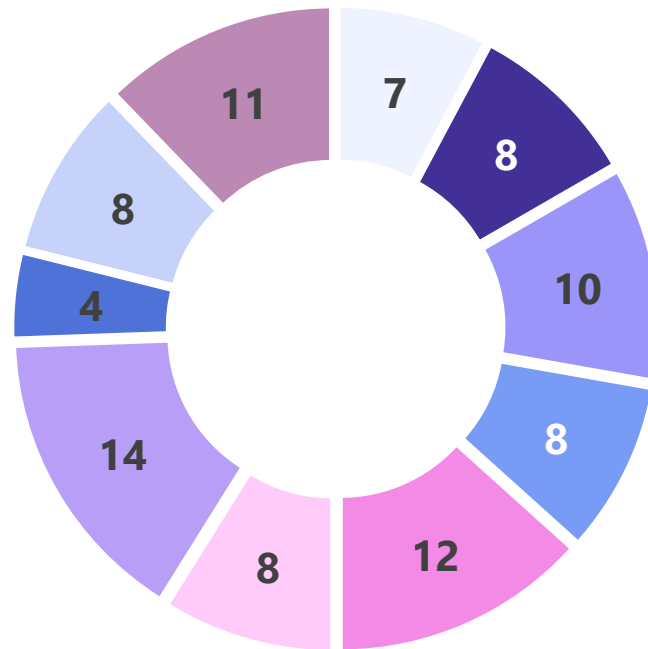

NEET 2026 Analysis

Grade wise Distribution

NEET 2026 Analysis

Difficulty Level

Biology

■ Easy (44Q) ■ Moderate (45Q) ■ Difficult (1Q)

Physics

■ Easy (29Q) ■ Moderate (14Q) ■ Difficult (2Q)

Chemistry

■ Easy (19Q) ■ Moderate (22Q) ■ Difficult (4Q)

NEET 2026 Analysis

Unit-wise Question Distribution

Biology

- Diversity in the Living World
- Structural Organisation in Plants and Animals
- Cell : Structure and Functions
- Plant Physiology
- Human Physiology
- Reproduction
- Genetics and Evolution
- Biology in Human Welfare
- Biotechnology
- Ecology

NEET 2026 Analysis

Unit-wise Question Distribution

Chemistry

Physics

NEET 2026 Analysis

Overall Question Type Distribution

NEET 2026 Analysis

Subject-wise Question Type Distribution