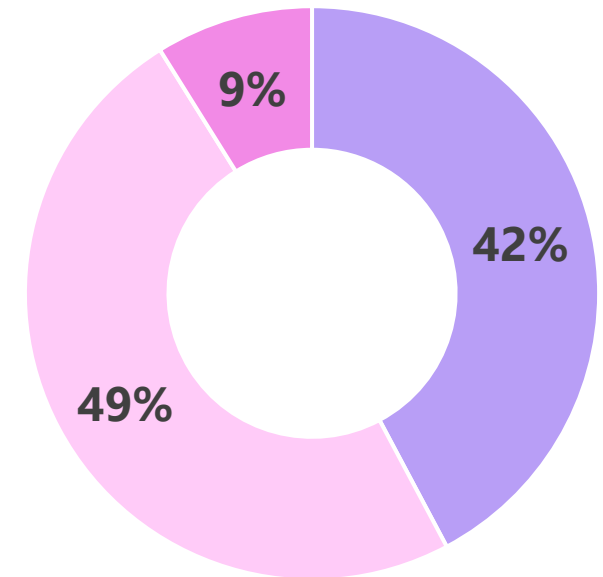

NEET 2026 Analysis

Grade wise Distribution

NEET 2026 Analysis

Difficulty Level

Biology

■ Easy (44Q) ■ Moderate (45Q) ■ Difficult (1Q)

Physics

■ Easy (29Q) ■ Moderate (14Q) ■ Difficult (2Q)

Chemistry

■ Easy (19Q) ■ Moderate (22Q) ■ Difficult (4Q)

NEET 2026 Analysis

Unit-wise Question Distribution

Biology

- Diversity in the Living World
- Structural Organisation in Plants and Animals
- Cell : Structure and Functions
- Plant Physiology
- Human Physiology
- Reproduction
- Genetics and Evolution
- Biology in Human Welfare
- Biotechnology
- Ecology