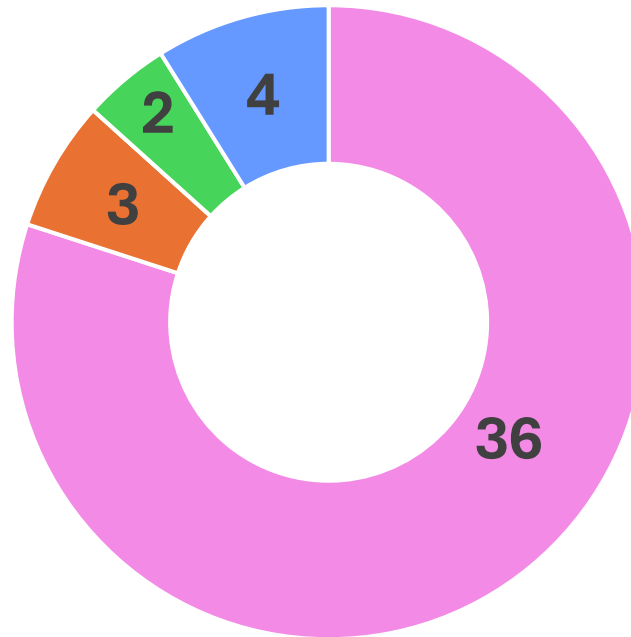

NEET 2026 Analysis

Unit-wise Question Distribution

Chemistry

Physics

NEET 2026 Analysis

Overall Question Type Distribution

NEET 2026 Analysis

Subject-wise Question Type Distribution

Biology

Physics

Chemistry

- MCQ Single Correct
- Assertion and Reason
- Multiple Statements
- Matrix Match
- Statement I & II

NEET 2026 Analysis

Chapter-wise Question Distribution

Biology - Grade 11

NEET 2026 Analysis