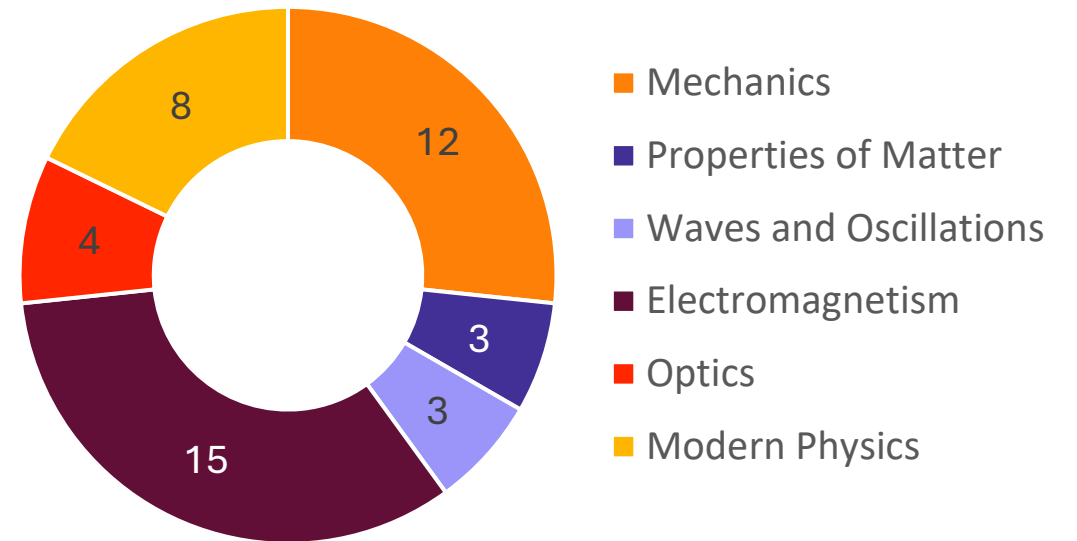

NEET 2026 Analysis

Unit-wise Question Distribution

Physics