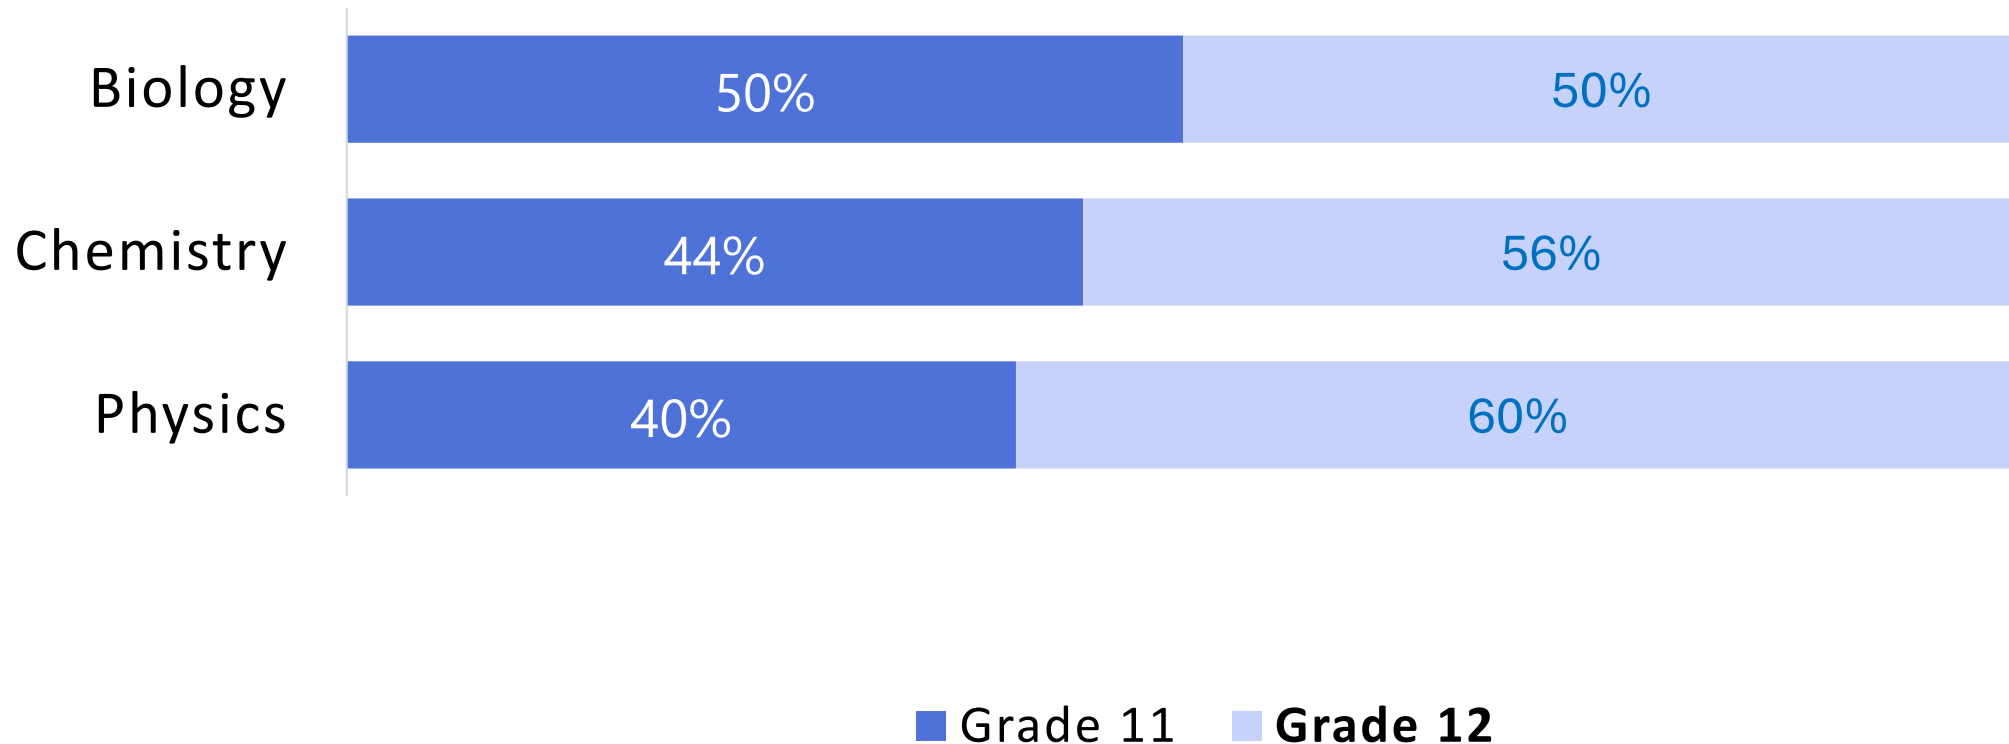

NEET 2026 Analysis

Paper Difficulty Level

S. No	Subject	Difficulty Level
1	PHYSICS	Moderate
2	CHEMISTRY	Moderate
3	BIOLOGY	Easy (Lengthy)
4	Overall	Moderate

NEET 2026 Analysis

Grade wise Distribution